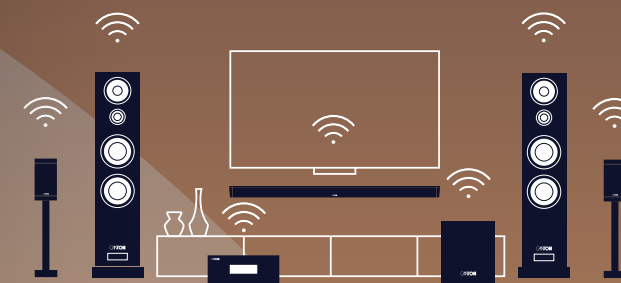

CLEVERLY CONNECTED FOR FIRST CLASS SOUND

Do you love music and want to enjoy your favorite tracks not only in one particular place, but **flexibly in every room in your home**? Canton's smart products, which **can be combined** and **centrally controlled** as desired, make exactly that possible. And you can easily integrate your existing **passive or active speakers** into your existing music system.

SINGLEROOM

- Combine Smart speakers flexibly within a room
- High-resolution transmission between the speakers thanks to wireless technology
- Easy to operate via a smartphone or the Canton Smart remote

SMART SUBWOOFER

The Smart Subwoofers are the perfect partner for our Smart speakers, **providing sound pressure and bass** for different room sizes. When needed, the subwoofers support the **soundbars** or **Smart speakers** with enormous dynamics and impressive deep bass. Simply connect the subwoofers to the speakers **wirelessly or via cable** and the listening fun can begin. You set the desired volume, the correct phase and the appropriate channel level via a Smart product such as the Smart Soundbar 10 or the Smart Connect 5.1.