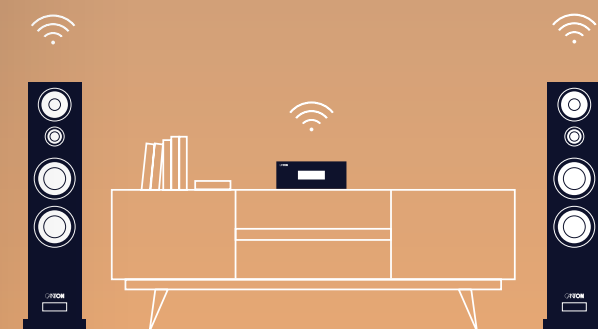

AMP & CONNECT

- Incorporate existing speakers into the Canton Smart world
- Control centre for all speakers and devices
- State-of-the-art technology for film and music experiences